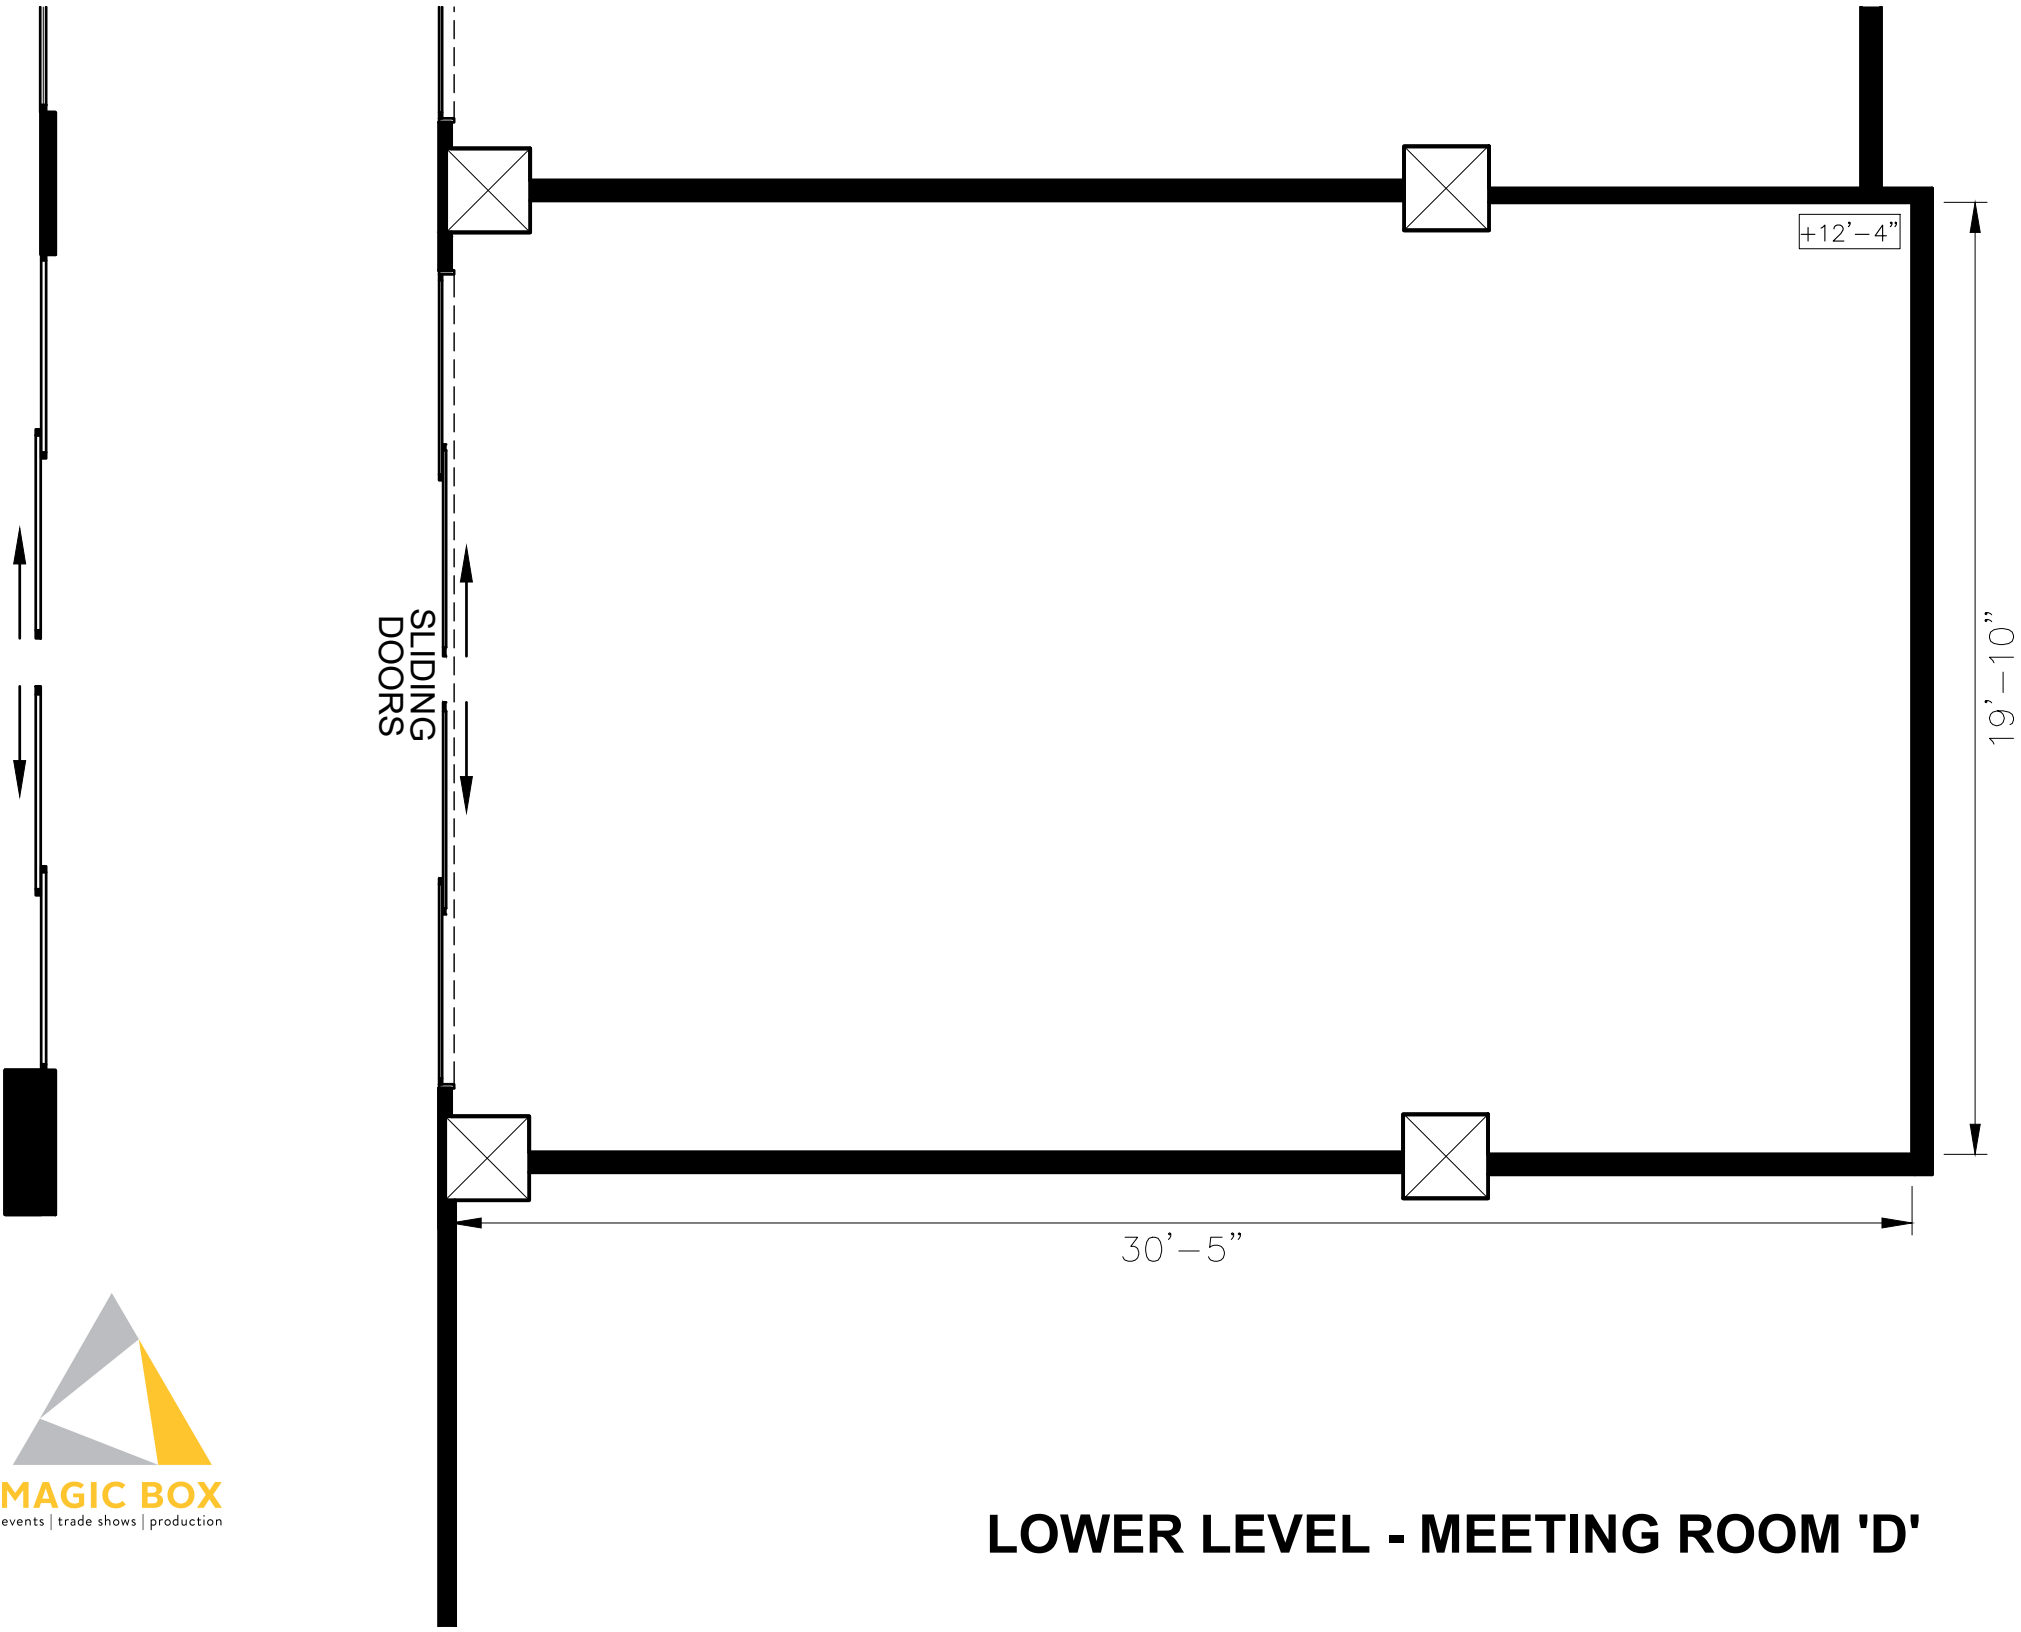

LOWER LEVEL -MEETING ROOM 'C'

SLIDING
DOORS

+12'-4"

30'-5"

19'-10"

LOWER LEVEL - MEETING ROOM 'D'